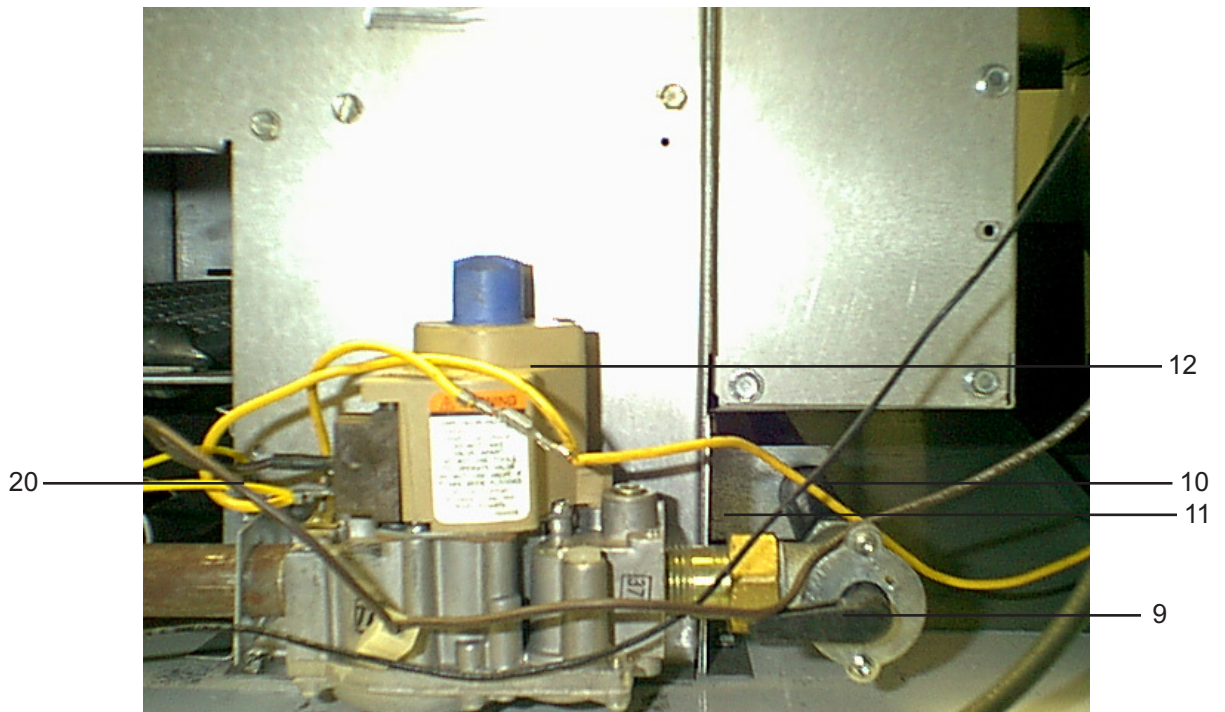

DRIVE GROUP

Key	Part Number	Description	Qty.
1	9376-302-001	Motor, Drive Tumble	1
*	8640-276-003	Wire Nut connector #73B (for302-001)	3
1	9376-302-002	Motor, Drive Blower	1
*	8640-276-003	Wire Nut connector #73B (for302-002)	3
*	9545-014-004	Screw, Hx 5/16-18X5/8	8
*	8640-400-003	Nut 5/16-18	8
*	8641-581-008	Washer Flat 5/16	2
2	9453-157-001	Pulley, Motor (for302-001)	1
2	9278-037-003	Impeller, w/set screws (for302-002)	1
*	9545-028-013	Screw, Set 5/16-18x1/2"	2
3	9991-054-006	Support Ass'y, Motor (for302-001)	1
*	9452-643-002	Plate, Motor (for302-001)	1
4	9545-029-005	Screw 3/8-16 x 1"	8
5	8640-415-004	Nut 3/8-16	8
6	9991-053-001	Support Assy, Intermed. Pulley (for302-001)	1
7	9545-029-010	Bolt, Rd Hd 3/8-16x1 1/4	3
8	9545-029-003	Screw Hxcap 3/8-16x1 1/2	1
9	8640-415-004	Nut 3/8-16	3
*	8641-581-035	Washer, Flat	4
10	9861-024-002	Arm Assy-Tension Complete	1
*	8641-581-035	Washer, Flat	1
*	9487-200-006	Ring-Retaining	1
*	8641-581-039	Washer, Flat.....	2
11	8640-425-002	Nut-Hex, 5/8 x 11.....	1
12	9908-042-006	Pulley Assy, Intermediate - w/ bearings, spacer, & ret. ring (below)	1
*	9036-159-007	Bearing, Ball-Idler Pulley	2
*	9538-173-002	Spacer, Bearing	1
*	9487-238-005	Ring, Retaining	1
*	9908-042-005	Pulley Assembly intermediate	1
*	8600-042-004	Lubricant molycoat BR2-S	
13	9487-200-003	Ring, Retaining	2
14	9908-043-002	Pulley, Assembly Driven	1
*	9487-234-001	Ring, Tolerance	1
15	8641-581-026	Washer, Flat 1/2	1
15	8641-582-016	Lockwasher Ext. 1/2	1
15	9545-017-009	Screw, Hx Cap 1/2-13x11/2	1
16	9040-077-005	Belt, Tumbler Drive	1
17	9040-077-003	Belt, Drive	1
18	9534-151-000	Spring, Belt Tension	1
19	9099-012-002	Chain, Spring Tension	1
20	9248-022-002	Hook, Tension	1
21	9074-275-004	Cover-Blower Impeller	1
22	9074-275-005	Cover-Blower Impeller	1
23	9545-008-001	Screw 10B x 1/4"	4
*	9208-050-001	Guard Rear, Drive	1
*	9454-685-001	Panel, Drive Guard, RH	1
*	9550-180-001	Shield, Motor	1
*	9545-008-003	Screw 10-16x 1/2 Tek	2
*	9545-008-001	Screw 10Bx1/4	11

* Not Illustrated