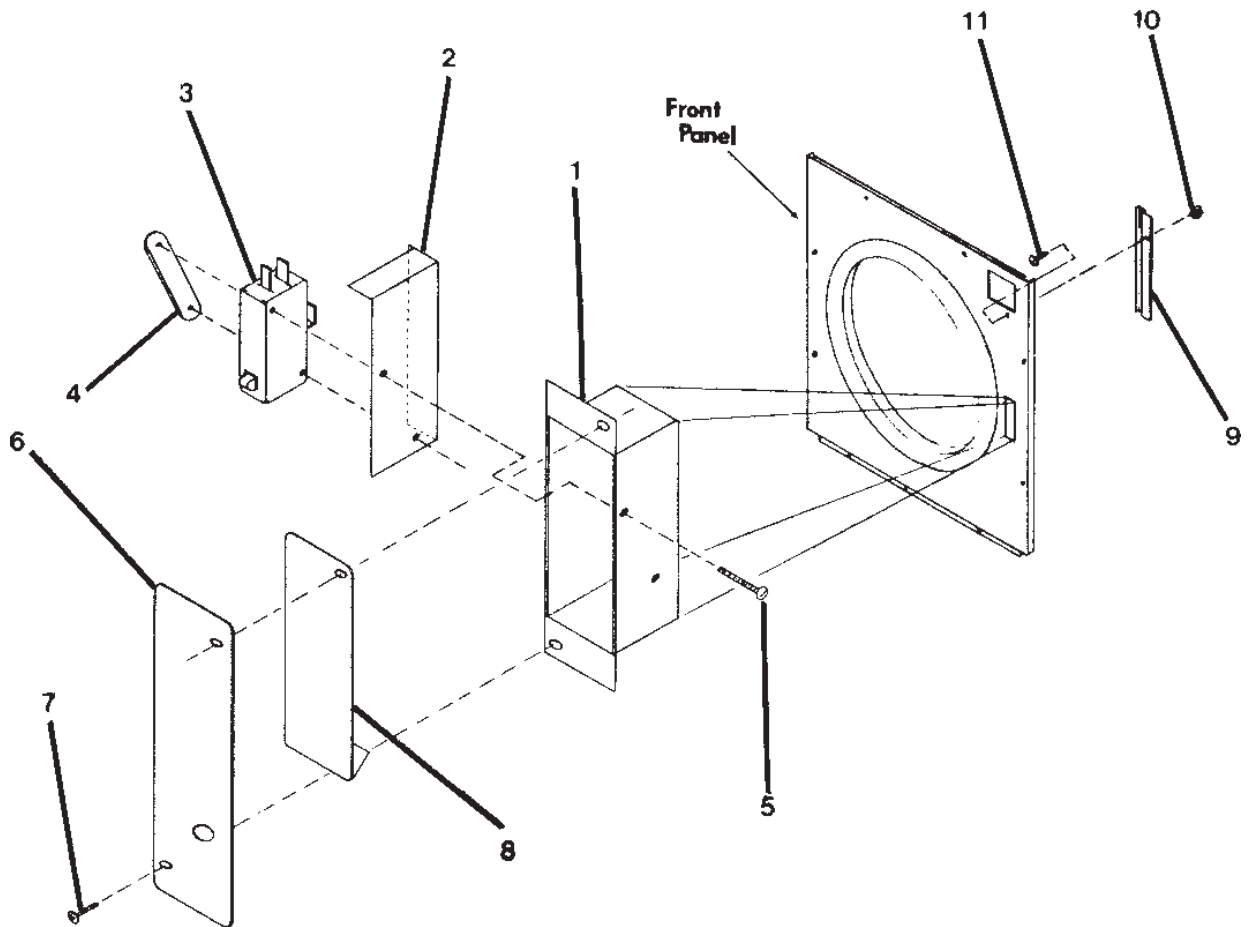

DOOR SWITCH GROUP

Key	Part Number	Description	Qty.
1	9041-076-001	Box, Door Switch	1
2	9550-159-001	Shield, Door Switch	1
3	9539-461-001	Switch, Door	1
4	8640-401-001	Nut, Special Twin #4-40	1
5	9545-020-001	Screw, Pn Hd Sl.#4-40x5/8	2
6	9074-255-001	Cover, Switch Box	1
7	9545-008-020	Screw, Box Cover 10 AB x 3/4"	2
8	9008-004-001	Actuator, Switch- Lower	1
9	6068-041-002	Conduit	1
11	9545-012-003	Screw. 8-32 x 3 3/16"	2
*	8641-436-000	Washer, Fiber	1
10	8640-413-004	Nut, ElasticStop 10 -32	2

* Not Illustrated