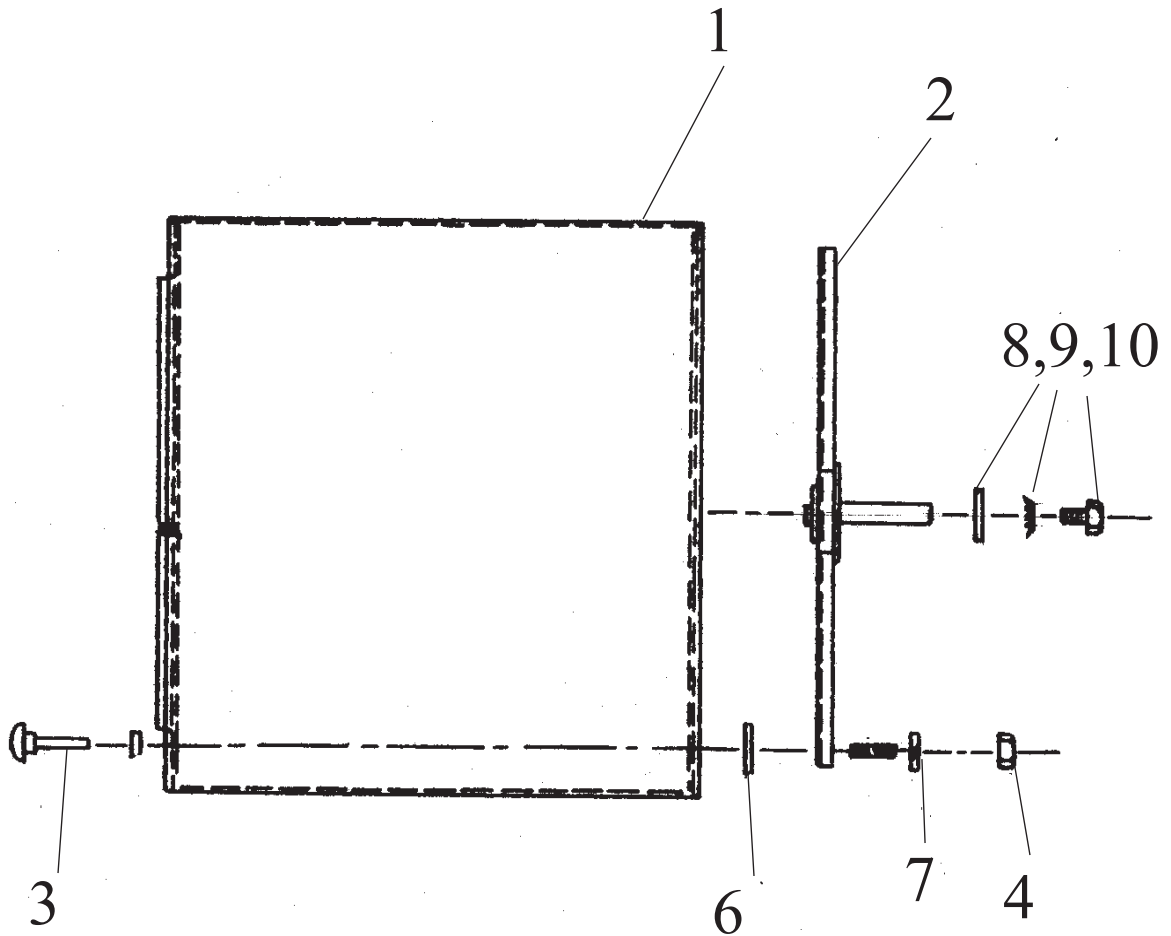

TUMBLER GROUP

Key	Part Number	Description	
1	9848-118-001	Tumbler Ass'y	1
2	9873-005-001	Spider Ass'y with bearing on	1
3	9497-226-001	Rod, Tumbler	4
4	8640-417-002	Nut 1/2"-13	4
5	9552-013-000	Shim	4
6	8641-582-004	Washer, Spring Lock	4
7	8641-590-001	Washer, Tumbler Rod Special	4
*	9487-234-001	Ring, Tolerance	1
8	8641-582-016	Lock Washer ext tooth 1/2", Tumbler Shaft	1
9	8641-581-026	Flat Washer 1/2", Tumbler Shaft	1
10	9545-017-009	Screw, Tumbler Shaft 1/2-13 x 1 1/4"	1

* Not Illustrated