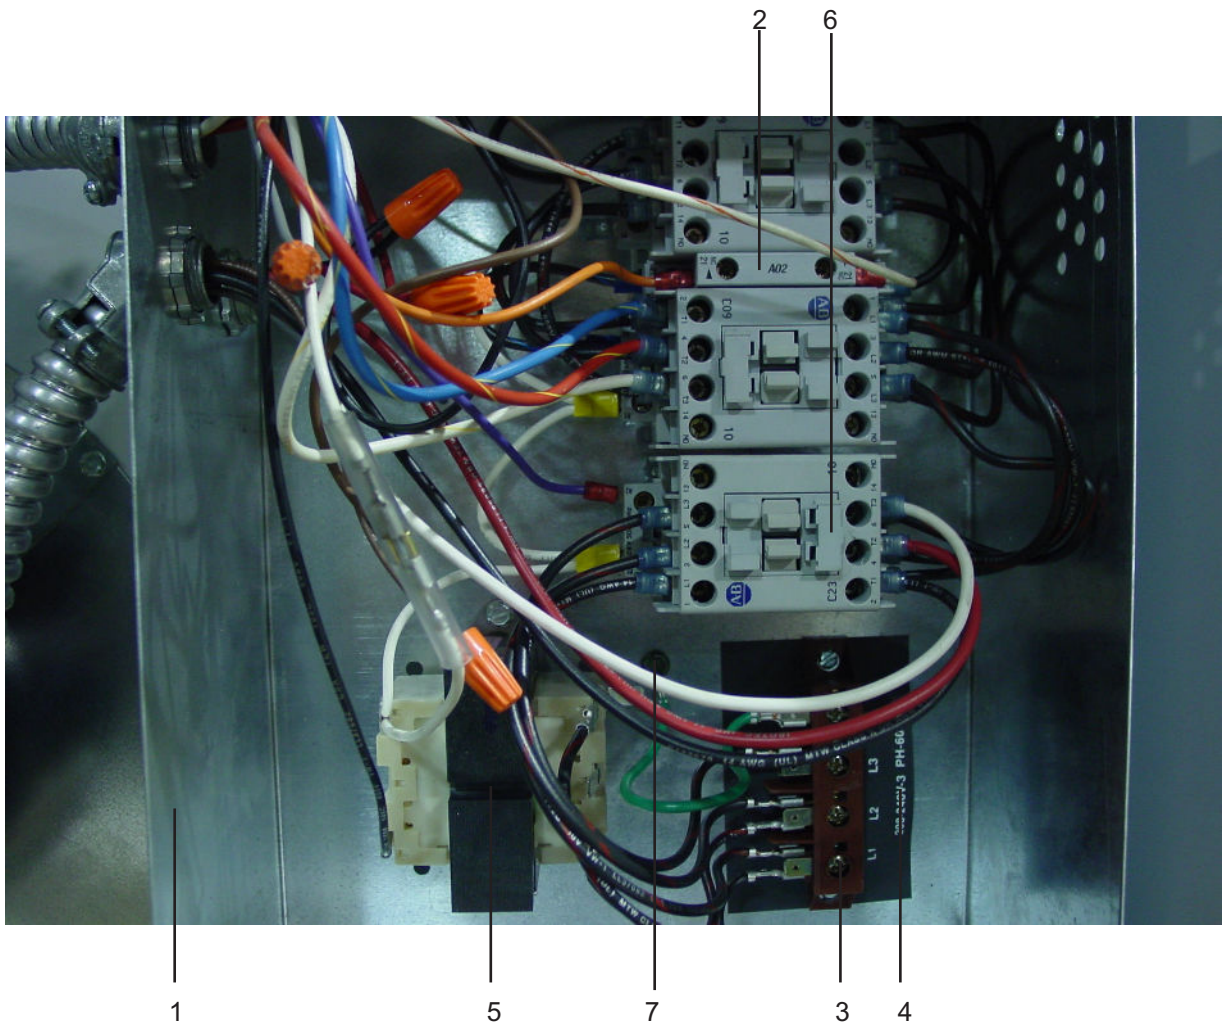

CONTROL BOX GROUP

Key	Part Number	Description	Qty.
1	9807-085-001	Box Assembly, Control.....	1
*	9074-284-001	Cover, Control Box.....	1
*	9545-008-026	Screw.....	4
2	5192-293-001	Relay, Reversing	1
*	9545-044-002	Screw.....	2
*	8640-411-003	Nut.....	2
3	9897-035-001	Terminal Block Assembly, Power.....	1
4	9558-029-002	Strip, Terminal Marker.....	1
*	9545-045-002	Screw	2
5	8711-007-001	Transformer, Control.....	1
*	9545-012-015	Screw	2
6	5192-295-012	Relay, Blower	1
7	8639-621-007	Screw, Ground	1
*	8641-582-006	Lockwasher, Ground Screw	1

* Not Illustrated