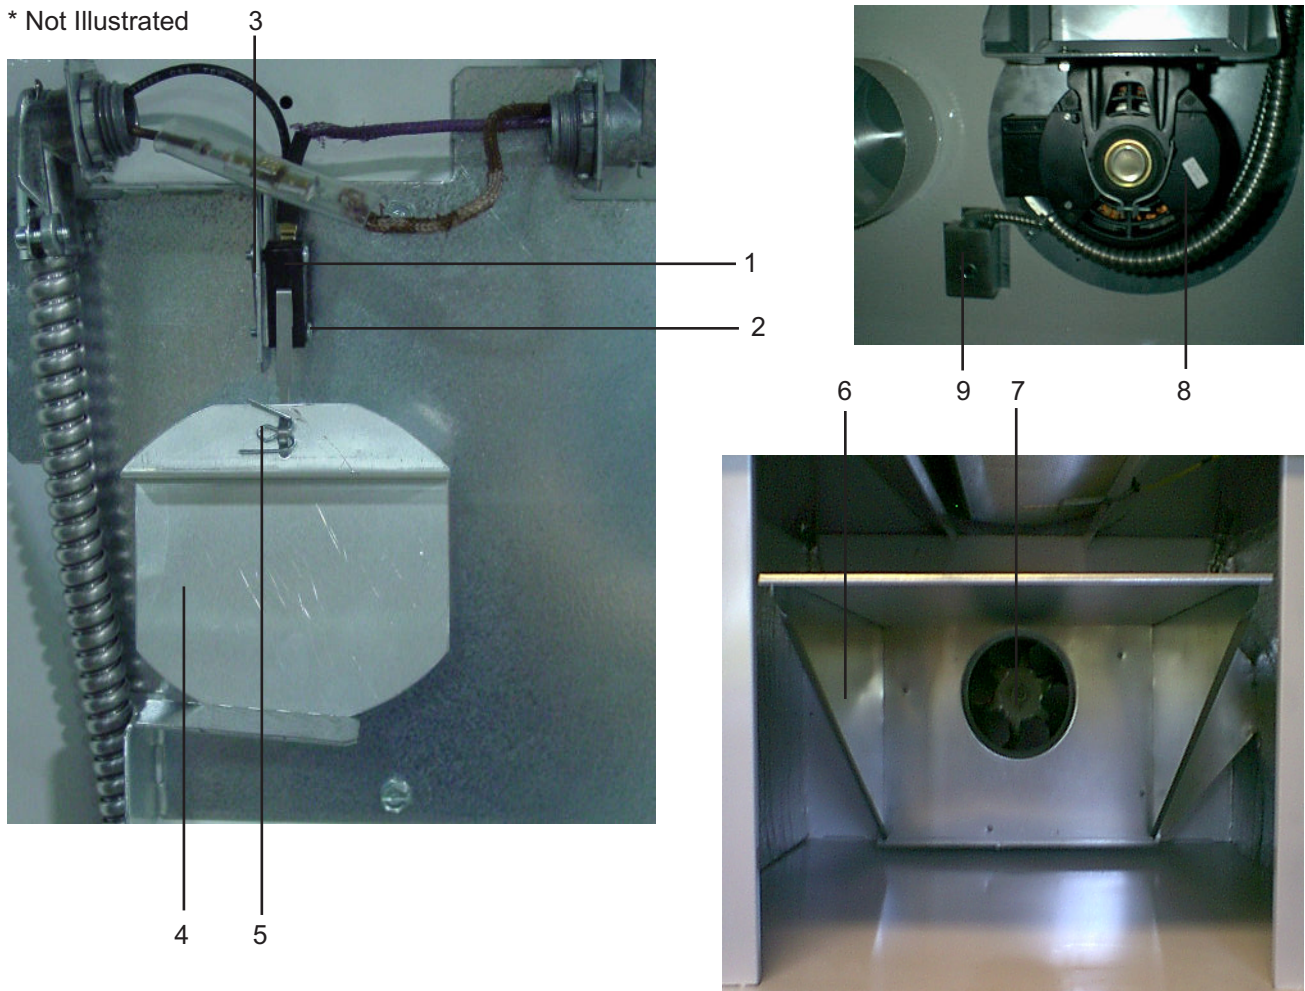

AIR FLOW SWITCH, LINT HOOD & BLOWER IMPELLER GROUP

Key	Part Number	Description	Qty.
1	9539-461-009	Switch, Air Flow	1
*	9550-169-003	Shield, Air Flow Switch.....	1
2	9545-020-001	Screw, Hx #4-40x5/8	2
3	8640-401-001	Nut, Special Twin #4-40	1
4	9008-007-001	Actuator-Switch, Air Flow	1
5	9451-169-002	Pin, Cotter	1
6	9834-009-001	Hood Ass'y, Lint	1
*	8640-412-004	Nut, Whizlock	6
*	9822-031-002	Lint Screen 34" length	1
7	9278-037-003	Impeller, w/set screws	1
8	9376-302-002	Motor, Blower	1
*	9074-275-002	Cover-Half, Blower Impeller (Flat)	1
*	9074-275-003	Cover-Half, Blower Impeller (Formed)	1
*	9545-008-001	Screw, Hex #10Bx1/4	4
*	9576-207-006	Thermostat, Safety	1
9	9825-057-002	Cover, Safety Thermostat.....	1
*	9545-008-024	Screw, Hx. #10ABx3/8	2

* Not Illustrated