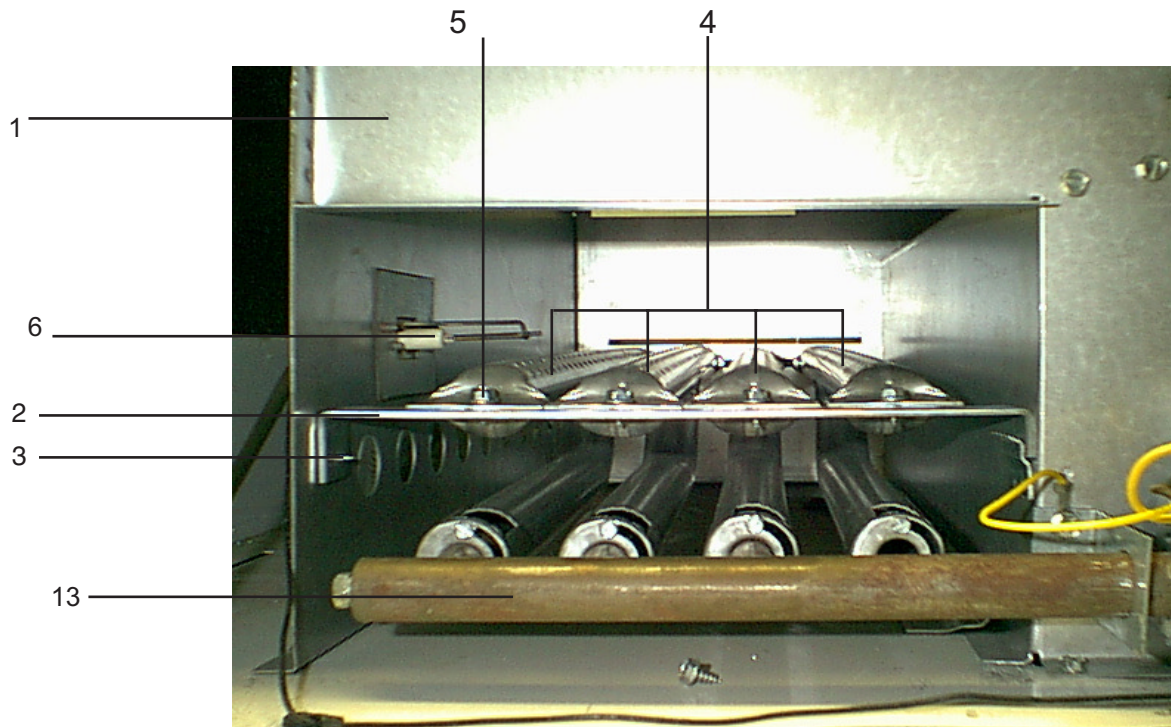

BURNER HOUSING GROUP

Key	Part Number	Description	Qty.
1	9803-195-001	Housing Assembly, Burner	1
*	9545-008-024	Screw	4
2	9548-280-001	Support, Front Burner	1
3	9545-008-008	Screw 10T-32 x 1/2"	1
4	9048-018-001	Burner, Main	4
5	9545-008-008	Screw 10T-32 x 1/2"	4
6	9875-002-002	Electrode, Ignition	1
7	9452-645-001	Plate, Electrode Mtg	1
8	9545-045-001	Screw, Electrode Mtg 8B x 1 1/4"	2
9	9379-164-002	Valve, Gas Shut-Off w/ brass union	1
10	9458-020-004	Pipe, Gas Line	1
11	9039-915-001	Bracket, Gas Line Pipe	1
12	9857-134-002	Control Assy, Gas	1
*	8220-001-466	Wire Assembly Yellow 4 7/8"	1
13	9381-011-001	Manifold Assy., 4 port	1
*	9425-069-021	Orifice, Burner - Natural	4
*	9425-069-022	Orifice, Burner - LP	4
*	9732-102-010	Kit, LP Conversion	1
14	9576-203-002	Thermostat, Hi-Limit	1
15	9538-142-001	Spacer, Hi-Limit	2
16	9545-045-007	Screw 8B x 3/4"	2
17	9074-234-001	Cover, Hi-Limit Stat	1
18	9545-008-024	Screw 10B x 3/8"	1
19	9631-403-003	Wire Ass'y, High Voltage	1
20	9627-711-001	Harness, Low Voltage Ignition	1

* Not Illustrated