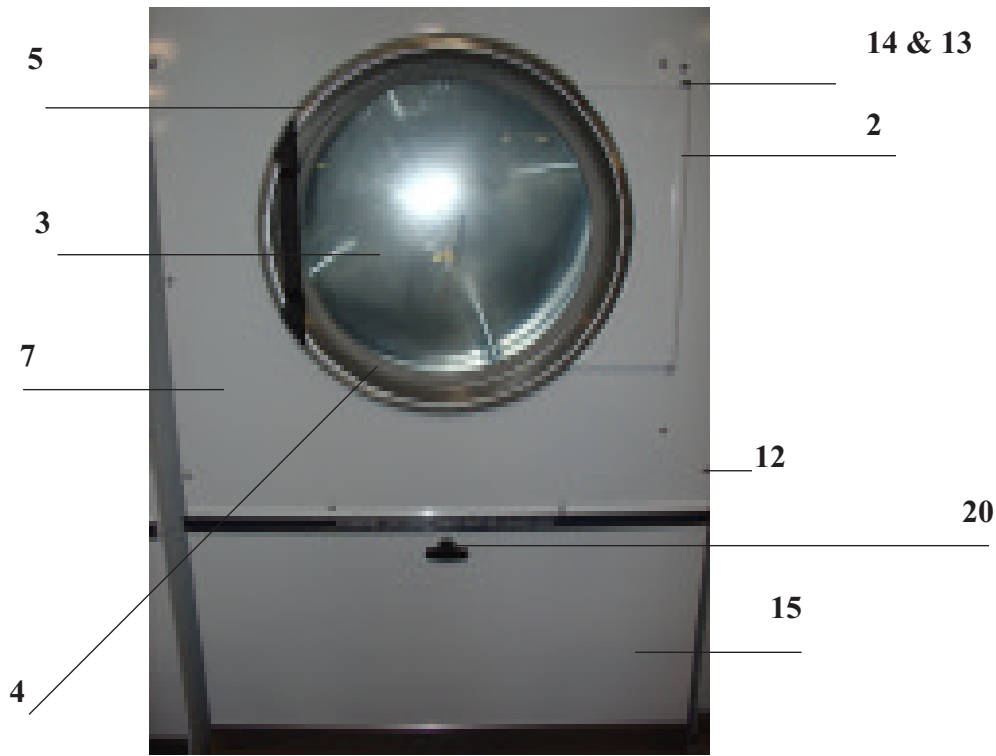

CABINET GROUP (continued)

Key	Part Number	Description	Qty.
15	9960-281-001	Door Ass'y, Lower Service-SS	1
15	9960-281-003	Door Ass'y, Lower Service-White	1
16	9578-088-001	Trim, Door - Lower Service	1
*	9435-016-003	Overlay-Trim Lower service door	1
17	9545-008-021	Screw,Pn Hd Cr., #10Bx3/8	5
*	9277-050-002	Insulation Lower Service Door	1
18	9578-084-002	Trim, Kick- Lower Service Door	1
19	9545-008-010	Screw, Tr Hd Cr-#10x1/2 Blk.....	3
20	9244-084-001	Handle Lower Service Door	1
*	8641-581-012	Washer flat 3/4x11/4	2
*	9206-176-000	Gasket spacer	2
*	8544-006-001	Leg, Leveling	4
24	9812-013-001	Baffle Assy., Cabinet- Left	1
25	9812-013-002	Baffle Assy., Cabinet- Right	1
*	9545-008-003	Screw, #10x1/2 TEK	8
*	9277-051-001	Insulation Side Panel	4
*	9277-047-001	Insulation Black 1/4"	1
*	9277-047-002	Insulation Black 1/4"	1
21	9074-273-001	Cover, Cabinet	1
22	9545-008-024	Screw	10
23	9801-084-001	Membrane switch assembly	1

20