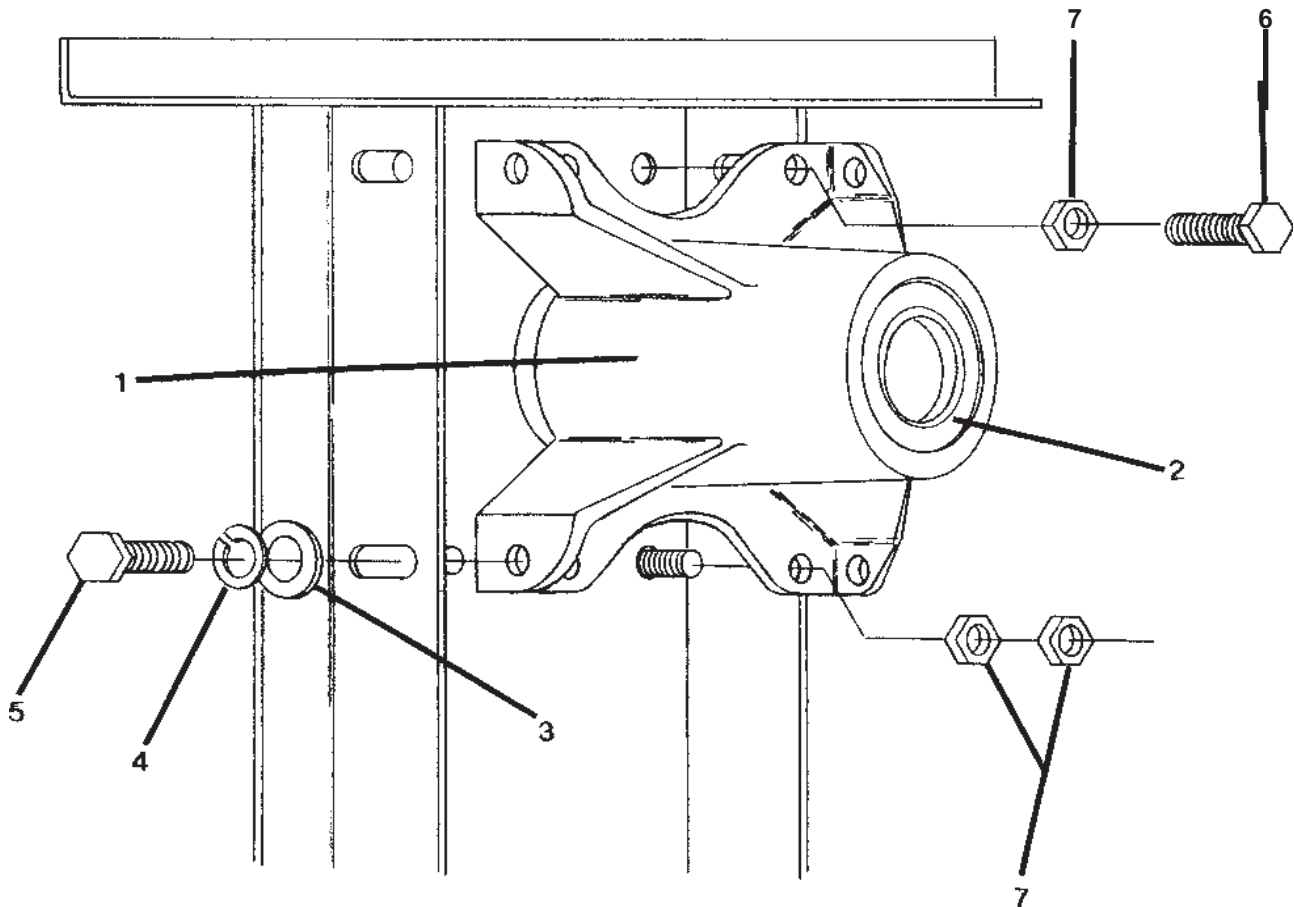

* Not Illustrated

CONTROL BOX GROUP

Key	Part Number	Description	Qty.
1	9807-085-001	Box Assembly, Control.....	1
*	9074-284-001	Cover, Control Box.....	1
*	9545-008-026	Screw.....	4
2	5192-293-001	Relay, Reversing	1
*	9545-044-002	Screw.....	2
*	8640-411-003	Nut.....	2
3	9897-035-001	Terminal Block Assembly, Power.....	1
4	9558-029-002	Strip, Terminal Marker.....	1
*	9545-045-002	Screw	2
5	8711-007-001	Transformer, Control.....	1
*	9545-012-015	Screw	2
6	5192-295-012	Relay, Blower	1
7	8639-621-007	Screw, Ground	1
*	8641-582-006	Lockwasher, Ground Screw	1

* Not Illustrated

BEARING HOUSING GROUP

Key	Part Number	Description	Qty.
*	9803-189-001	Housing, Bearing Ass'y w one (rear) bearing	1
1	9241-183-003	Housing, Bearing	1
2	9036-159-001	Bearing, Ball-Rear	1
3	8641-581-026	Washer, Flat 1/2"	4
4	8641-582-004	Lockwasher spring 1/2"	4
5	9545-017-004	Bolt, 1/2-13x1	4
6	9545-059-003	Screw, 7/16-14x1 1/2	2
*	8641-582-013	Lockwasher, 7/16	2
7	8640-416-001	Nut, 7/16-14.	4

* Not Illustrated

TUMBLER GROUP

Key	Part Number	Description	
1	9848-118-001	Tumbler Ass'y	1
2	9873-005-001	Spider Ass'y with bearing on	1
3	9497-226-001	Rod, Tumbler	4
4	8640-417-002	Nut 1/2"-13	4
5	9552-013-000	Shim	4
6	8641-582-004	Washer, Spring Lock	4
7	8641-590-001	Washer, Tumbler Rod Special	4
*	9487-234-001	Ring, Tolerance	1
8	8641-582-016	Lock Washer ext tooth 1/2", Tumbler Shaft	1
9	8641-581-026	Flat Washer 1/2", Tumbler Shaft	1
10	9545-017-009	Screw, Tumbler Shaft 1/2-13 x 1 1/4"	1