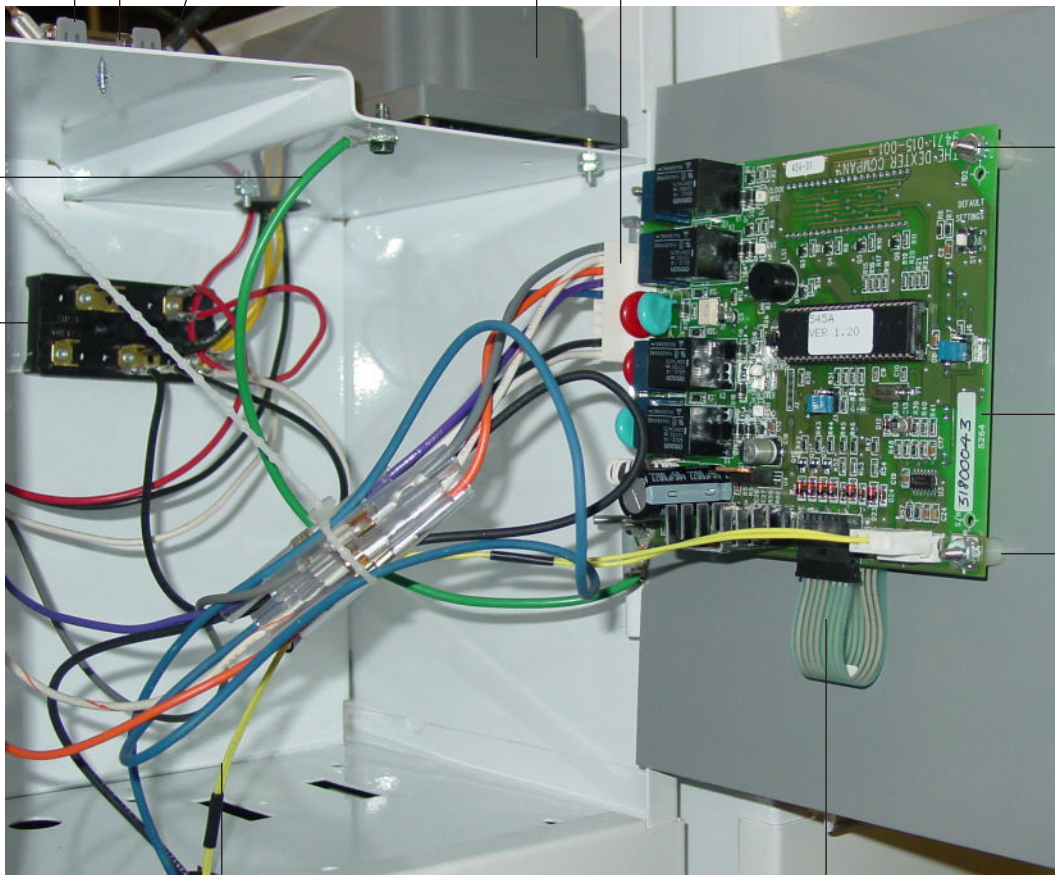

5

1

2

9

6

DOOR SWITCH GROUP

Key	Part Number	Description	Qty.
1	9041-076-001	Box, Door Switch	1
2	9550-159-001	Shield, Door Switch	1
3	9539-461-001	Switch, Door	1
4	8640-401-001	Nut, Special Twin #4-40	1
5	9545-020-001	Screw, Pn Hd Sl.#4-40x5/8	2
6	9074-255-001	Cover, Switch Box	1
7	9545-008-020	Screw, Box Cover 10 AB x 3/4"	2
8	9008-004-001	Actuator, Switch- Lower	1
9	6068-041-002	Conduit	1
11	9545-012-003	Screw. 8-32 x 3 3/16"	2
*	8641-436-000	Washer, Fiber	1
10	8640-413-004	Nut, ElasticStop 10 -32	2