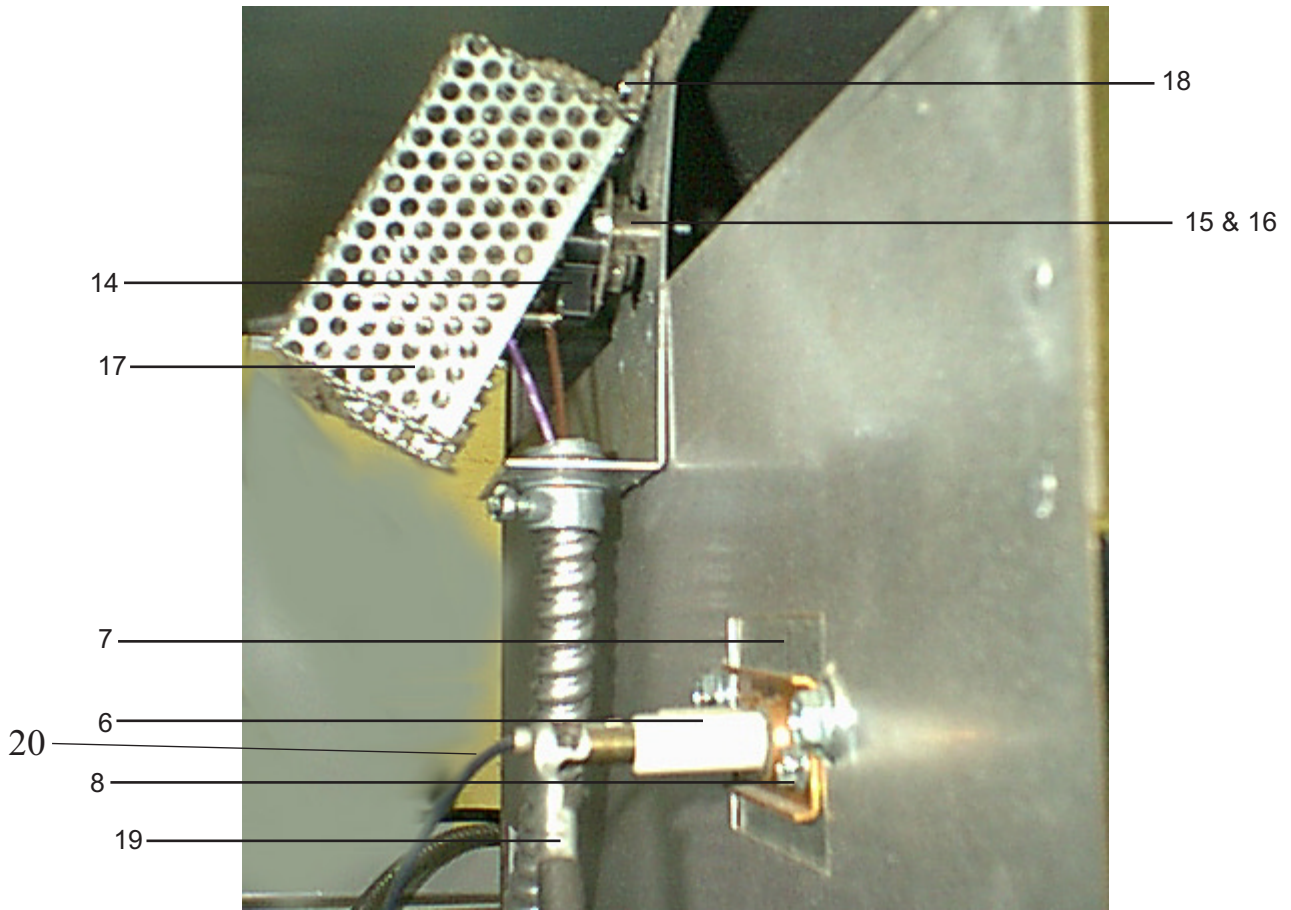

DRIVE GROUP

Key	Part Number	Description	Qty.
1	9376-302-001	Motor, Drive Tumble	1
*	8640-276-003	Wire Nut connector #73B (for302-001)	3
1	9376-302-002	Motor, Drive Blower	1
*	8640-276-003	Wire Nut connector #73B (for302-002)	3
*	9545-014-004	Screw, Hx 5/16-18X5/8	8
*	8640-400-003	Nut 5/16-18	8
*	8641-581-008	Washer Flat 5/16	2
2	9453-157-001	Pulley, Motor (for302-001)	1
2	9278-037-003	Impeller, w/set screws (for302-002)	1
*	9545-028-013	Screw, Set 5/16-18x1/2"	2
3	9991-054-006	Support Ass'y, Motor (for302-001)	1
*	9452-643-002	Plate, Motor (for302-001)	1
4	9545-029-005	Screw 3/8-16 x 1"	8
5	8640-415-004	Nut 3/8-16	8
6	9991-053-001	Support Assy, Intermed. Pulley (for302-001)	1
7	9545-029-010	Bolt, Rd Hd 3/8-16x1 1/4	3
8	9545-029-003	Screw Hxcap 3/8-16x1 1/2	1
9	8640-415-004	Nut 3/8-16	3
*	8641-581-035	Washer, Flat	4
10	9861-024-002	Arm Assy-Tension Complete	1
*	8641-581-035	Washer, Flat	1
*	9487-200-006	Ring-Retaining	1
*	8641-581-039	Washer, Flat.....	2
11	8640-425-002	Nut-Hex, 5/8 x 11.....	1
12	9908-042-006	Pulley Assy, Intermediate - w/ bearings, spacer, & ret. ring (below)	1
*	9036-159-007	Bearing, Ball-Idler Pulley	2
*	9538-173-002	Spacer, Bearing	1
*	9487-238-005	Ring, Retaining	1
*	9908-042-005	Pulley Assembly intermediate	1
*	8600-042-004	Lubricant molycoat BR2-S	
13	9487-200-003	Ring, Retaining	2
14	9908-043-002	Pulley, Assembly Driven	1
*	9487-234-001	Ring, Tolerance	1
15	8641-581-026	Washer, Flat 1/2	1
15	8641-582-016	Lockwasher Ext. 1/2	1
15	9545-017-009	Screw, Hx Cap 1/2-13x11/2	1
16	9040-077-005	Belt, Tumbler Drive	1
17	9040-077-003	Belt, Drive	1
18	9534-151-000	Spring, Belt Tension	1
19	9099-012-002	Chain, Spring Tension	1
20	9248-022-002	Hook, Tension	1
21	9074-275-004	Cover-Blower Impeller	1
22	9074-275-005	Cover-Blower Impeller	1
23	9545-008-001	Screw 10B x 1/4"	4
*	9208-050-001	Guard Rear, Drive	1
*	9454-685-001	Panel, Drive Guard, RH	1
*	9550-180-001	Shield, Motor	1
*	9545-008-003	Screw 10-16x 1/2 Tek	2
*	9545-008-001	Screw 10Bx1/4	11

* Not Illustrated